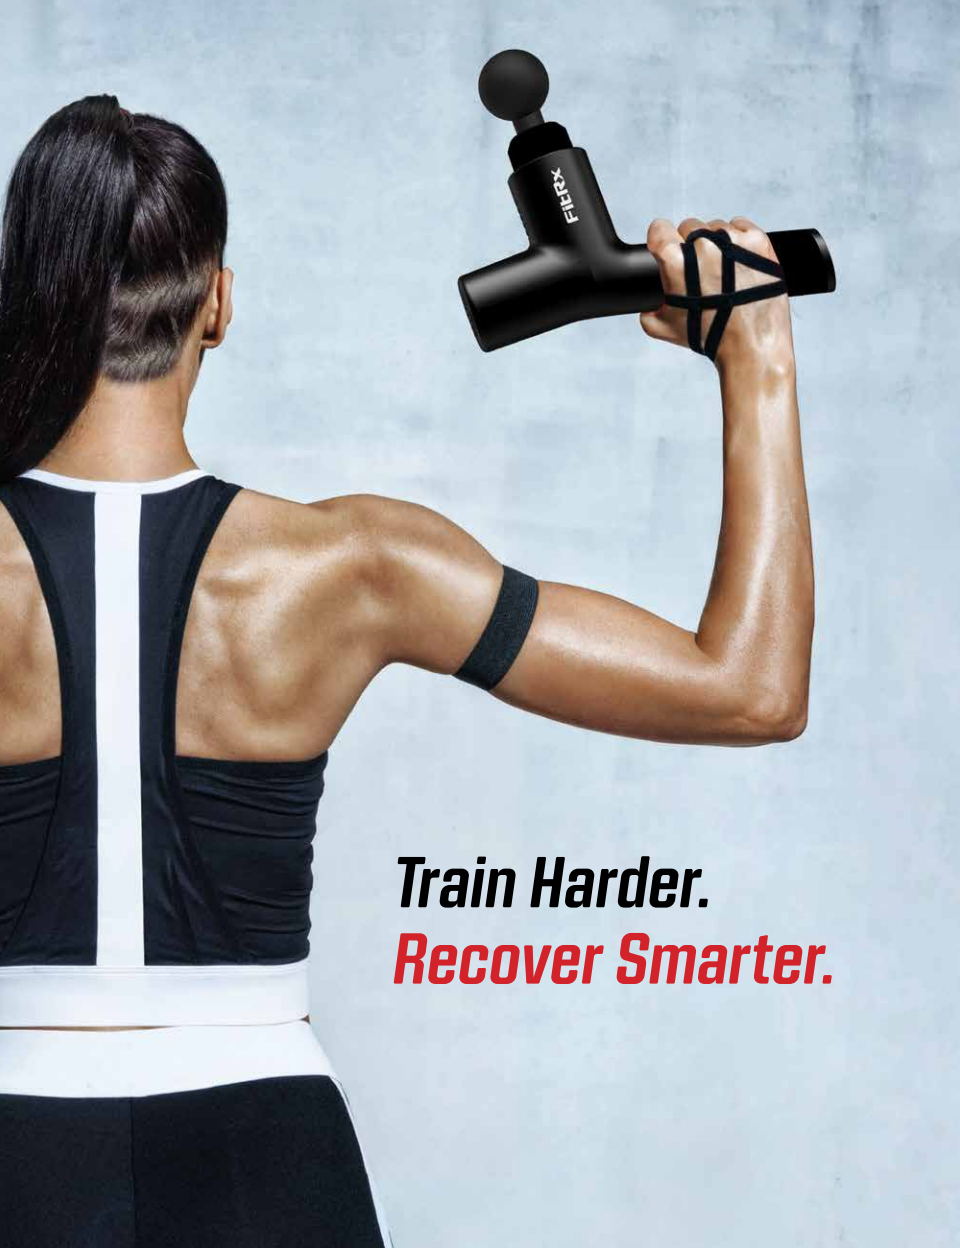

User Guide

FitRx

***Train Harder.
Recover Smarter.***

Congrats!

You're now one step closer to improved physical fitness and overall wellness.

The **FitRx** Percussion Massage Gun delivers results everyone can benefit from. Whether your goal is relief from workout fatigue or chronic joint pain, improved athletic performance and circulation, or a relaxing massage, percussive therapy is the perfect solution. We couldn't be happier to take this journey together while helping to promote a healthier you from the inside out.

Welcome to the **FitRx** fam.

Are you ready?

MASSAGE GUN

ROUND HEAD

BIT POUCH

DUAL HEAD

PRECISION HEAD

FLAT HEAD

Multipurpose Performance and Power

- 🔧 **Elevate your workouts:** Reduce muscle tension, improve flexibility, and reduce your chances of injury.
- 🔧 **Recover faster and better:** Decrease inflammation, loosen tight joints, and break down scar tissue.
- 🔧 **Relieve your pain:** Effectively treat trigger points, sore muscles and chronic pain caused by tendinitis, bursitis, carpal tunnel, and more.
- 🔧 **Relax more:** Boost your circulation and immune function, reduce stress levels, and get better sleep.